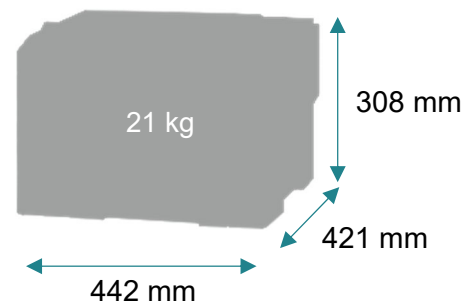

*PDF/TIFF/JPEG

Ecology

- Standard two-sided printing saves paper.
- Supports ECO mode for easy presetting of features that save paper and toner.

Specifications

Printing	
Display	4.3-inch (10.9 cm) Colour touch screen
Print Speed: Up to	Black: 38 ppm (A4) / Colour: 38 ppm (A4)
Time to First Page: As fast as ^{*1}	Black: 7 seconds / Colour: 7 seconds
Print Resolution	Black: 1200 x 1200 dpi, 4800 Colour Quality (2400 x 600 dpi) / Colour: 1200 x 1200 dpi, 4800 Colour Quality (2400 x 600 dpi)
Memory	1024 MB
Hard Disk	Option available
Supplies	
Toner Cartridge Yields (up to)	7,000-page Colour (CMY) Ultra High Yield Cartridges, 10,500-page Black Ultra High Yield Cartridge
Imaging kit Estimated Yield: Up to	125,000 pages, based on 3 average letter/A4-size pages per print job and ~ 5% coverage
Cartridge(s) Shipping with Product	2,000-page Colour (CMY) Toner Cartridges, 3,000-page Black Toner Cartridge
Paper Handling	
Included Paper Handling	250-Sheet Input, 125-Sheet Output Bin, Integrated Duplex, Single-Sheet Manual Feed
Optional Paper Handling	550-Sheet Tray, 650-Sheet Duo Tray
Paper Input Capacity: Up to	Standard: 250+1 pages 75 gsm / Maximum: 1450+1 pages 75 gsm
Paper Output Capacity: Up to	Standard: 125 pages 75 gsm
Media Types Supported	Card Stock, Envelopes, Paper Labels, Plain Paper, Vinyl Labels
Media Sizes Supported	A6, Oficio, 7 3/4 Envelope, 9 Envelope, JIS-B5, A4, Legal, A5, Hagaki Card, Letter, B5 Envelope, Statement, C5 Envelope, Executive, Universal, DL Envelope, Folio, 10 Envelope
General Information	
Standard Ports	USB 2.0 Specification Hi-Speed Certified (Type B), Gigabit Ethernet (10/100/1000), Front USB 2.0 Specification Hi-Speed Certified port (Type A)
Wi-Fi	Option available (802.11 a/b/g/n/ac Wireless)
Noise Level: Operating	Print: 51 dBA
Specified Operating Environment ^{*2}	Humidity: 8 to 80% ^{*3} Relative Humidity, Temperature: 10 to 32°C ^{*4} (excluding faults caused by condensation)
Size (mm - H x W x D) / Weight (kg)	308 x 442 x 421 mm / 21 kg