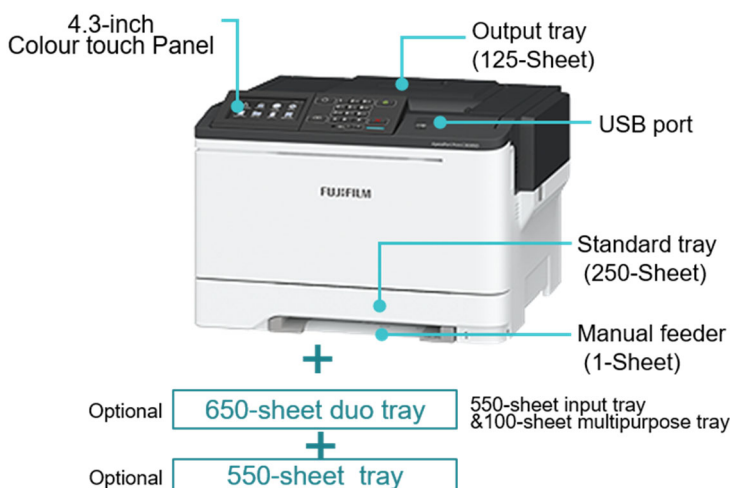

Ecology

- Standard two-sided printing saves paper.
- Supports ECO mode for easy presetting of features that save paper and toner.