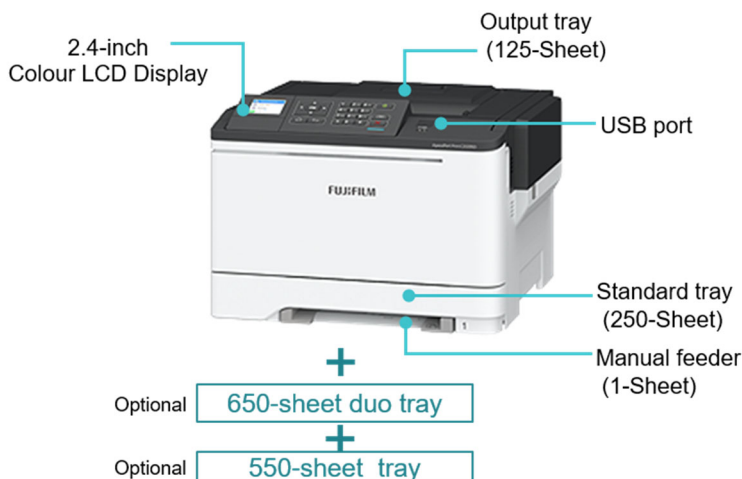

Security

- Prevents information leakage with Confidential Print function
- Controls access to the Printer functions
- Supports settings to delete temporary data files in memory