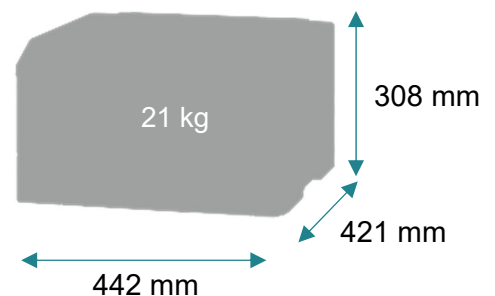

Specifications

Printing	
Display	2.4-inch (6 cm) Colour LCD display
Print Speed: Up to	Black: 33 ppm (A4) / Colour: 33 ppm (A4)
Time to First Page: As fast as ^{*1}	Black: 7.5 seconds / Colour: 7.5 seconds
Print Resolution	Black: 1200 x 1200 dpi, 4800 Colour Quality (2400 x 600 dpi) / Colour: 1200 x 1200 dpi, 4800 Colour Quality (2400 x 600 dpi)
Memory	1024 MB
Hard Disk	Not Available
Supplies	
Toner Cartridge Yields (up to)	7,000-page Colour (CMY) Ultra High Yield Cartridges, 10,500-page Black Ultra High Yield Cartridge
Imaging kit Estimated Yield: Up to	125,000 pages, based on 3 average letter/A4-size pages per print job and ~ 5% coverage
Cartridge(s) Shipping with Product	2,000-page Colour (CMY) Toner Cartridges, 3,000-page Black Toner Cartridge
Paper Handling	
Included Paper Handling	250-Sheet Input, 125-Sheet Output Bin, Integrated Duplex, Single-Sheet Manual Feed
Optional Paper Handling	550-Sheet Tray, 650-Sheet Duo Tray
Paper Input Capacity: Up to	Standard: 250+1 pages 75 gsm / Maximum: 1450+1 pages 75 gsm
Paper Output Capacity: Up to	125 pages 75 gsm
Media Types Supported	Card Stock, Envelopes, Paper Labels, Plain Paper, Vinyl Labels
Media Sizes Supported	A6, Oficio, 7 3/4 Envelope, 9 Envelope, JIS-B5, A4, Legal, A5, Hagaki Card, Letter, B5 Envelope, Statement, C5 Envelope, Executive, Universal, DL Envelope, Folio, 10 Envelope
General Information	
Standard Ports	USB 2.0 Specification Hi-Speed Certified (Type B), Gigabit Ethernet (10/100/1000), Front USB 2.0 Specification Hi-Speed Certified port (Type A)
Wi-Fi	Option Available (802.11 a/b/g/n/ac Wireless)
Noise Level: Operating	Print: 50 dBA
Specified Operating Environment ^{*2}	Humidity: 8 to 80% ^{*3} Relative Humidity, Temperature: 10 to 32°C ^{*4} (excluding faults caused by condensation)
Size (mm - H x W x D) / Weight (kg)	308 x 442 x 421 mm / 21 kg